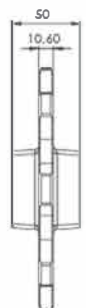

MD 1701 R / MD 1701 TAB R Chain Series

Multiflex Chains

MD 1701 R / MD 1701 TAB R Technical Information

MULTIFLEX CHAINS						
PRODUCT CODE	PITCH	WIDTH (W)		RADIUS (R)	TENSILE STRENGTH	WEIGHT
		mm	inch			
MD 1701 R	50	52,5	2,05	150	255	1,58
MD 1701 TAB R	50	52,5	2,05	150	255	1,65

MD 1701 R Sprockets Technical Drawings

Classic Sprockets Series MD1701

Product Code	Number of Teeth	Do (mm)	Di (mm)	Round Bore (Ø)	Square Bore
MD 1701 R	8	132	107	25 30	40 x 40
MD 1701 R	10	166	107	25 30	40 x 40

* Special sprockets and hub size are being manufactured on your request.

Flexi Chains Sprocket Technical Drawings

Classic Sprockets Series Flexi Chains

Product Code	Number of Teeth	Do (mm)	Di (mm)	Round Bore (Ø)	Square Bore
FLEXI CHAIN	12	133	115	25 30	40 x 40

* Special sprockets and hub size are being manufactured on your request.

MD 600 S Sprockets Technical Drawings

Classic Sprockets Series MD600

Product Code	Number of Teeth	Do (mm)	Di (mm)	Round Bore (Ø)	Square Bore
MD 600	8	177	138	25 30	40 x 40
MD 600	10	221	176	25 30	40 x 40