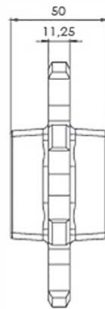

* Self-lubricating low friction acetal resin, white-coloured.

* Pins in special chrome-nickel 304 stainless steel

* Standard packing lengths = 122 pitches = 6,10 m

MD 1701 TAB R Technical Drawings

MD 1701 R Technical Drawings

MD 880 Sprockets Technical Drawings

Classic Sprocket Series MD880

Product Code	Number of Teeth	Do (mm)	Di (mm)	Round Bore (Ø)
MD 880	9	111	97	25 30
MD 880	11	135	121	25 30

* Special sprockets and hub size are being manufactured on your request.

MD 1701 R Sprockets Technical Drawings

Classic Sprockets Series MD1701

Product Code	Number of Teeth	Do (mm)	Di (mm)	Round Bore (Ø)	Square Bore
MD 1701 R	8	132	107	25 30	40 x 40
MD 1701 R	10	166	107	25 30	40 x 40

* Special sprockets and hub size are being manufactured on your request.

Flexi Chains Sprocket Technical Drawings

Classic Sprockets Series Flexi Chains

Product Code	Number of Teeth	Do (mm)	Di (mm)	Round Bore (Ø)	Square Bore
FLEXI CHAIN	12	133	115	25 30	40 x 40