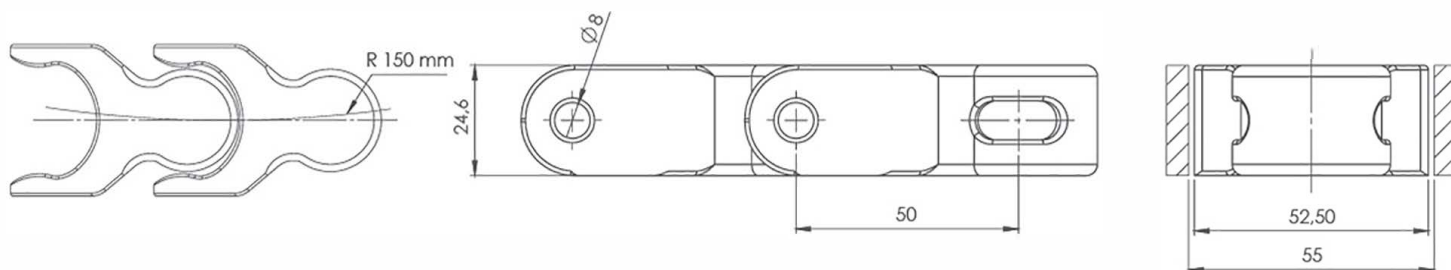

MD 1701 R / MD 1701 TAB R Chain Series

Multiflex Chains

MD 1701 R / MD 1701 TAB R Technical Information

MULTIFLEX CHAINS						
PRODUCT CODE	PITCH	WIDTH (W)		RADIUS (R)	TENSILE STRENGTH	WEIGHT
		mm	inch			
MD 1701 R	50	52,5	2,05	150	255	1,58
MD 1701 TAB R	50	52,5	2,05	150	255	1,65

* Self-lubricating low friction acetal resin, white-coloured.

* Pins in special chrome-nickel 304 stainless steel

* Standard packing lengths = 122 pitches = 6,10 m

MD 1701 TAB R Technical Drawings

MD 1701 R Technical Drawings

MD 820 Sprockets Technical Drawings

Classic Sprocket Series MD820

Product Code	Number of Teeth	Do (mm)	Di (mm)	Round Bore (Ø)
MD 820	21	128	114	25 30
MD 820	25	152	138	25 30

* Special sprockets and hub size are being manufactured on your request.

MD 880 Sprockets Technical Drawings

Classic Sprocket Series MD880

Product Code	Number of Teeth	Do (mm)	Di (mm)	Round Bore (Ø)
MD 880	9	111	97	25 30
MD 880	11	135	121	25 30

* Special sprockets and hub size are being manufactured on your request.