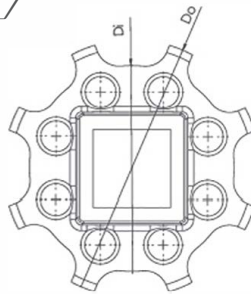

* Self-lubricating low friction acetal resin, white-coloured.

* Pins in special chrome-nickel 304 stainless steel

* Standard packing lengths = 122 pitches = 6,10 m

MD 1701 TAB R Technical Drawings

MD 1701 R Technical Drawings

MD 880 Sprockets Technical Drawings

Classic Sprocket Series MD880

Product Code	Number of Teeth	Do (mm)	Di (mm)	Round Bore (Ø)
MD 880	9	111	97	25 30
MD 880	11	135	121	25 30

* Special sprockets and hub size are being manufactured on your request.

MD 1701 R Sprockets Technical Drawings

Classic Sprockets Series MD1701

Product Code	Number of Teeth	Do (mm)	Di (mm)	Round Bore (Ø)	Square Bore
MD 1701 R	8	132	107	25 30	40 x 40
MD 1701 R	10	166	107	25 30	40 x 40

* Special sprockets and hub size are being manufactured on your request.

Flexi Chains Sprocket Technical Drawings

Classic Sprockets Series Flexi Chains

Product Code	Number of Teeth	Do (mm)	Di (mm)	Round Bore (Ø)	Square Bore
FLEXI CHAIN	12	133	115	25 30	40 x 40