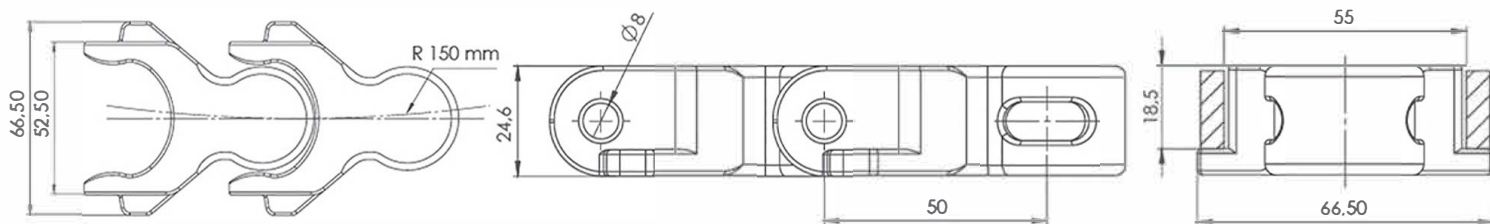

MD 1701 R / MD 1701 TAB R Chain Series

Multiflex Chains

MD 1701 R / MD 1701 TAB R Technical Information

MULTIFLEX CHAINS						
PRODUCT CODE	PITCH	WIDTH (W)		RADIUS (R)	TENSILE STRENGTH	WEIGHT
		mm	inch			
MD 1701 R	50	52,5	2,05	150	255	1,58
MD 1701 TAB R	50	52,5	2,05	150	255	1,65

* Self-lubricating low friction acetal resin, white-coloured.

* Pins in special chrome-nickel 304 stainless steel

* Standard packing lengths = 122 pitches = 6,10 m

MD 1701 TAB R Technical Drawings

MD 1701 R Technical Drawings

MD 820 Sprockets Technical Drawings

Classic Sprocket Series MD820

Product Code	Number of Teeth	Do (mm)	Di (mm)	Round Bore (Ø)
MD 820	21	128	114	25 30
MD 820	25	152	138	25 30

* Special sprockets and hub size are being manufactured on your request.

MD 880 Sprockets Technical Drawings

Classic Sprocket Series MD880

Product Code	Number of Teeth	Do (mm)	Di (mm)	Round Bore (Ø)
MD 880	9	111	97	25 30
MD 880	11	135	121	25 30

* Special sprockets and hub size are being manufactured on your request.