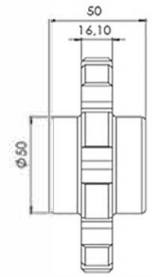

* Self-lubricating low friction acetal resin, white-coloured.

* Pins in special chrome-nickel 304 stainless steel

* Standard packing lengths = 122 pitches = 6,10 m

MD 1701 TAB R Technical Drawings

MD 1701 R Technical Drawings

MD 820 Sprockets Technical Drawings

Classic Sprocket Series MD820

Product Code	Number of Teeth	Do (mm)	Di (mm)	Round Bore (Ø)
MD 820	21	128	114	25 30
MD 820	25	152	138	25 30

* Special sprockets and hub size are being manufactured on your request.

MD 880 Sprockets Technical Drawings

Classic Sprocket Series MD880

Product Code	Number of Teeth	Do (mm)	Di (mm)	Round Bore (Ø)
MD 880	9	111	97	25 30
MD 880	11	135	121	25 30

* Special sprockets and hub size are being manufactured on your request.

* Special sprockets and hub size are being manufactured on your request.

Flexi Chains Sprocket Technical Drawings

Classic Sprockets Series Flexi Chains

Product Code	Number of Teeth	Do (mm)	Di (mm)	Round Bore (Ø)	Square Bore
FLEXI CHAIN	12	133	115	25 30	40 x 40